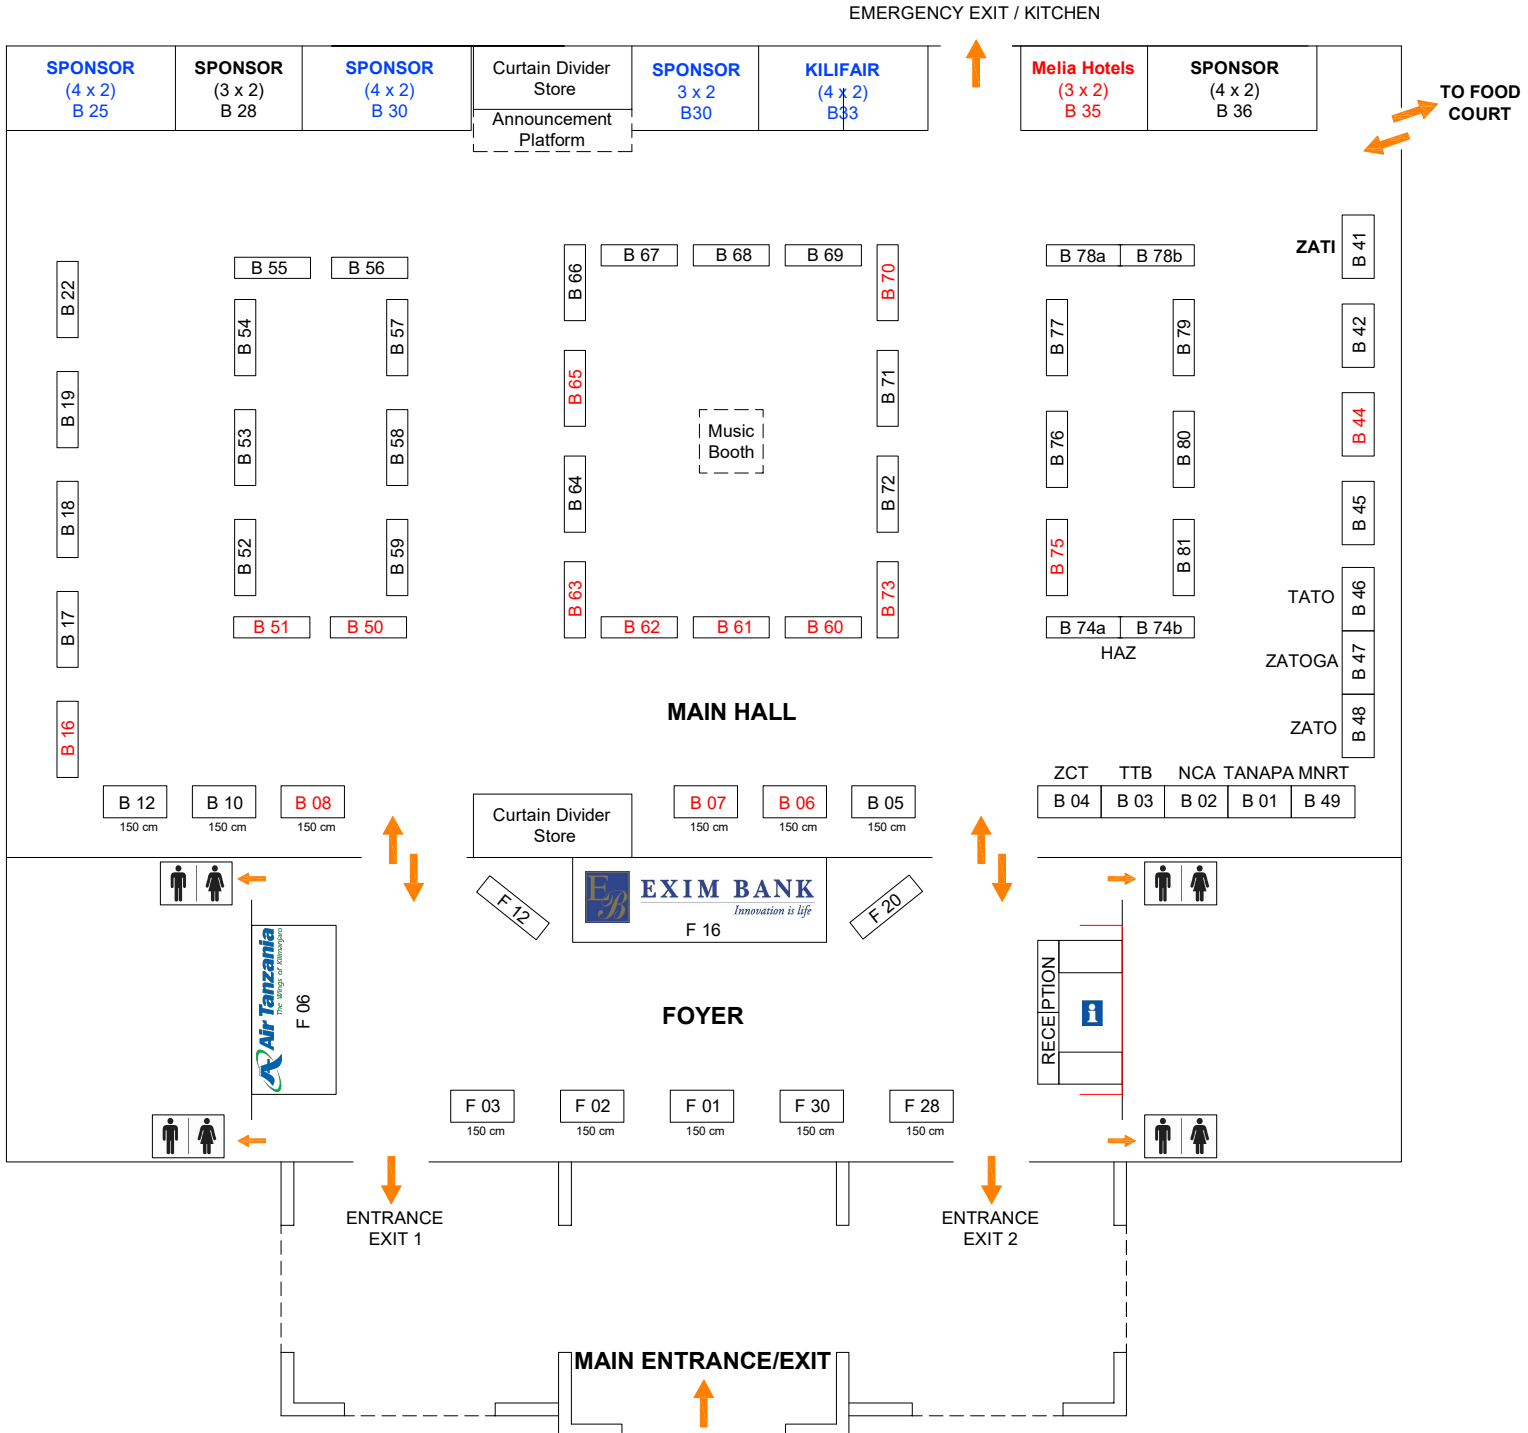

BALLROOM LAYOUT

black = tables available
red = tables sold
blue = tables reserved