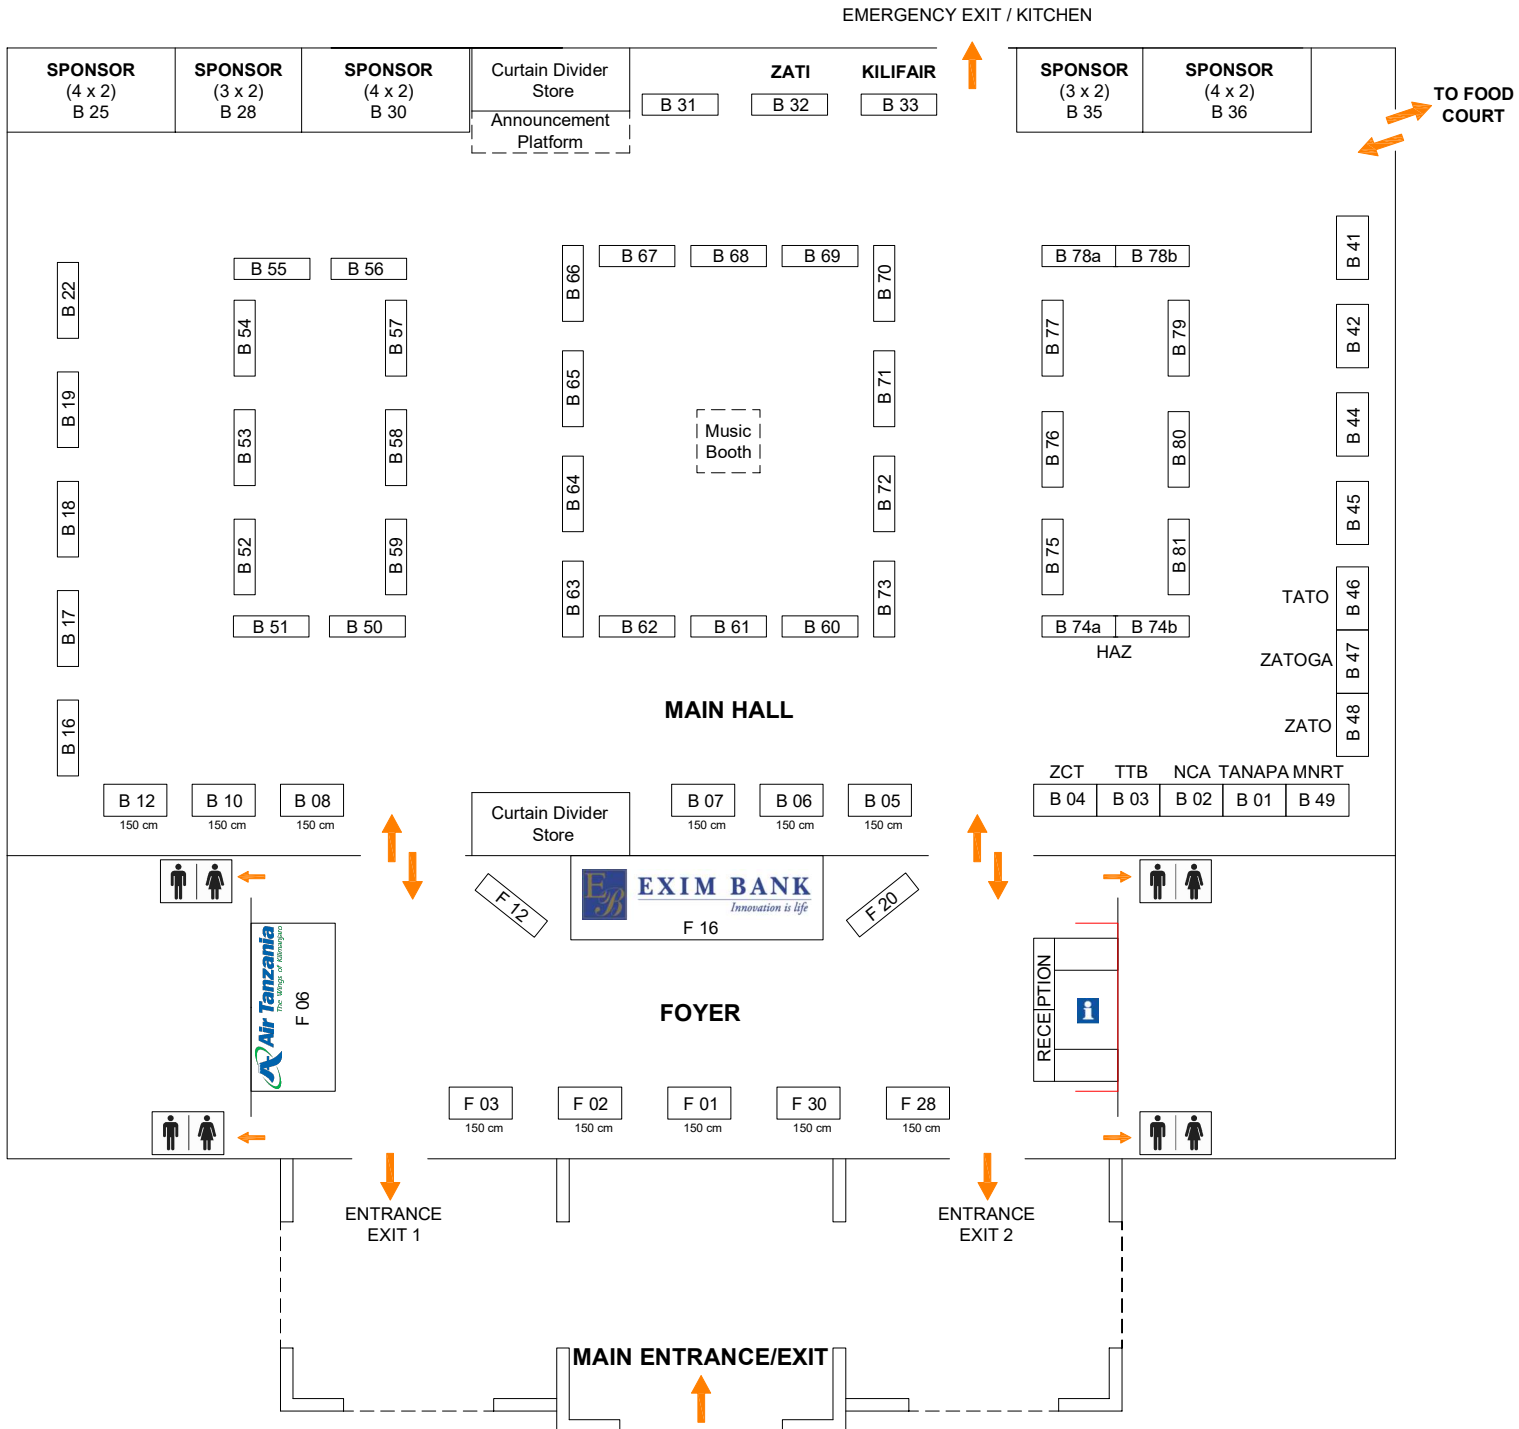

**BALLROOM LAYOUT**

# black = tables available  
# red = tables sold  
# blue = tables reserved