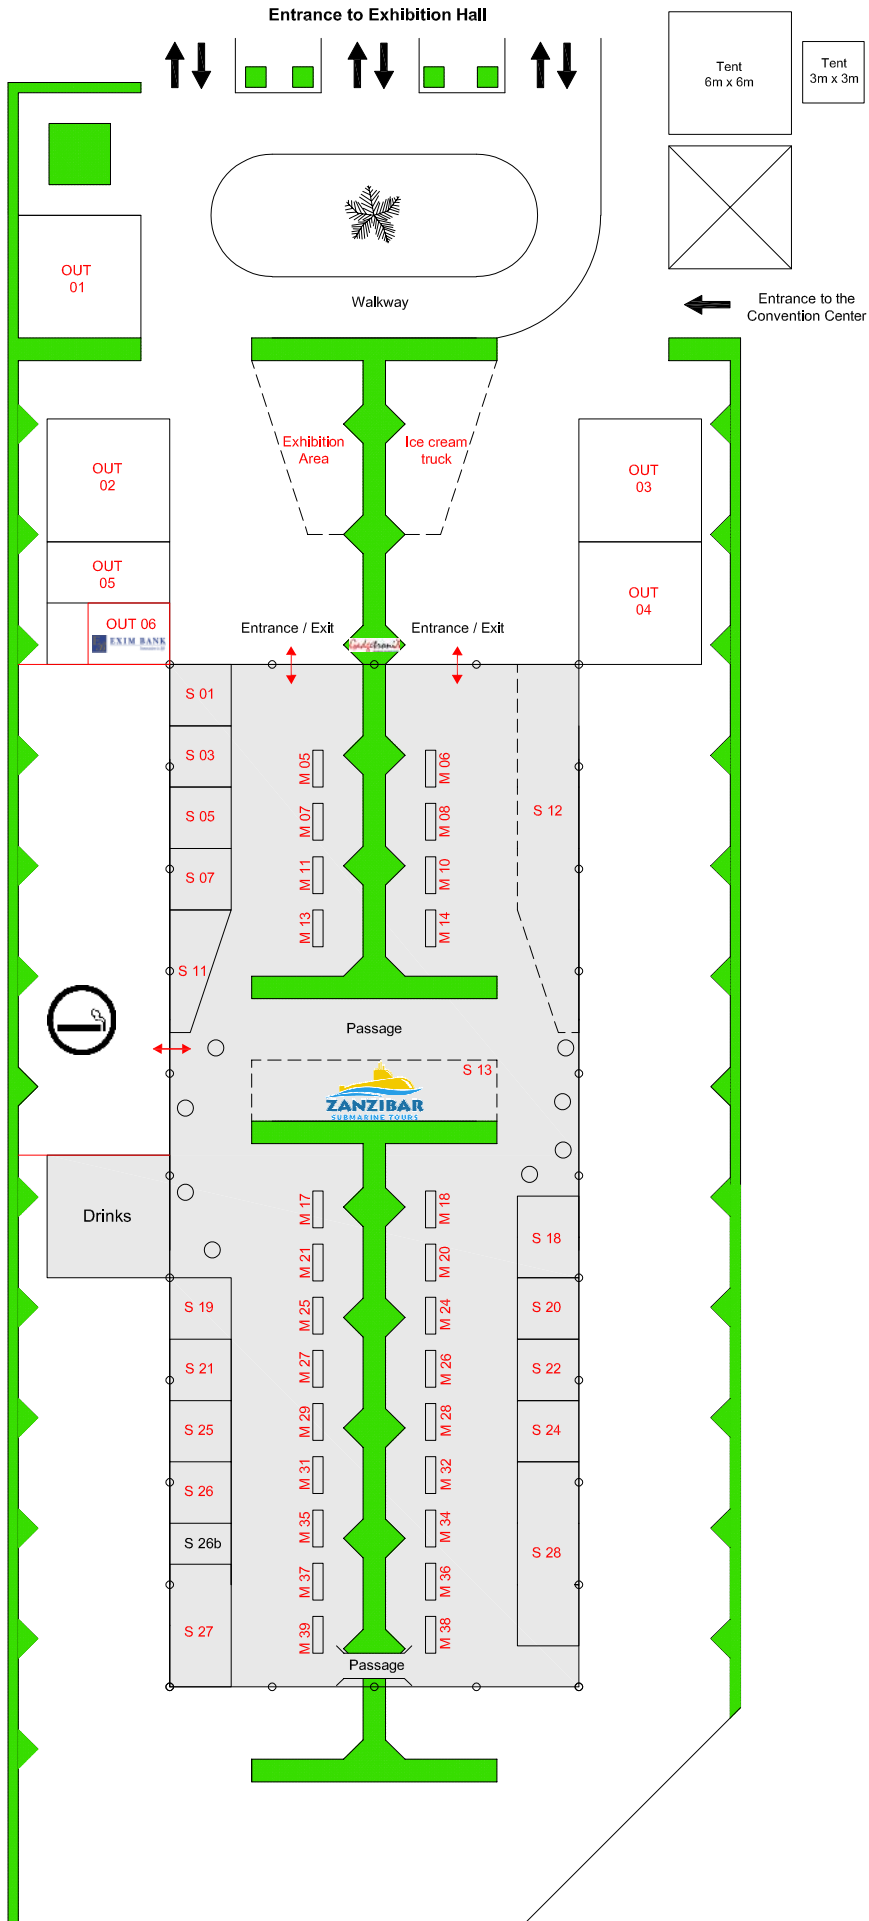

REFERENCE SCALE:

black = tables available
 # red = tables sold
 # blue = tables reserved