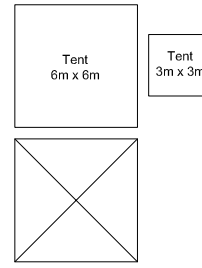

REFERENCE SCALE:

black = tables available
 # red = tables sold
 # blue = tables reserved