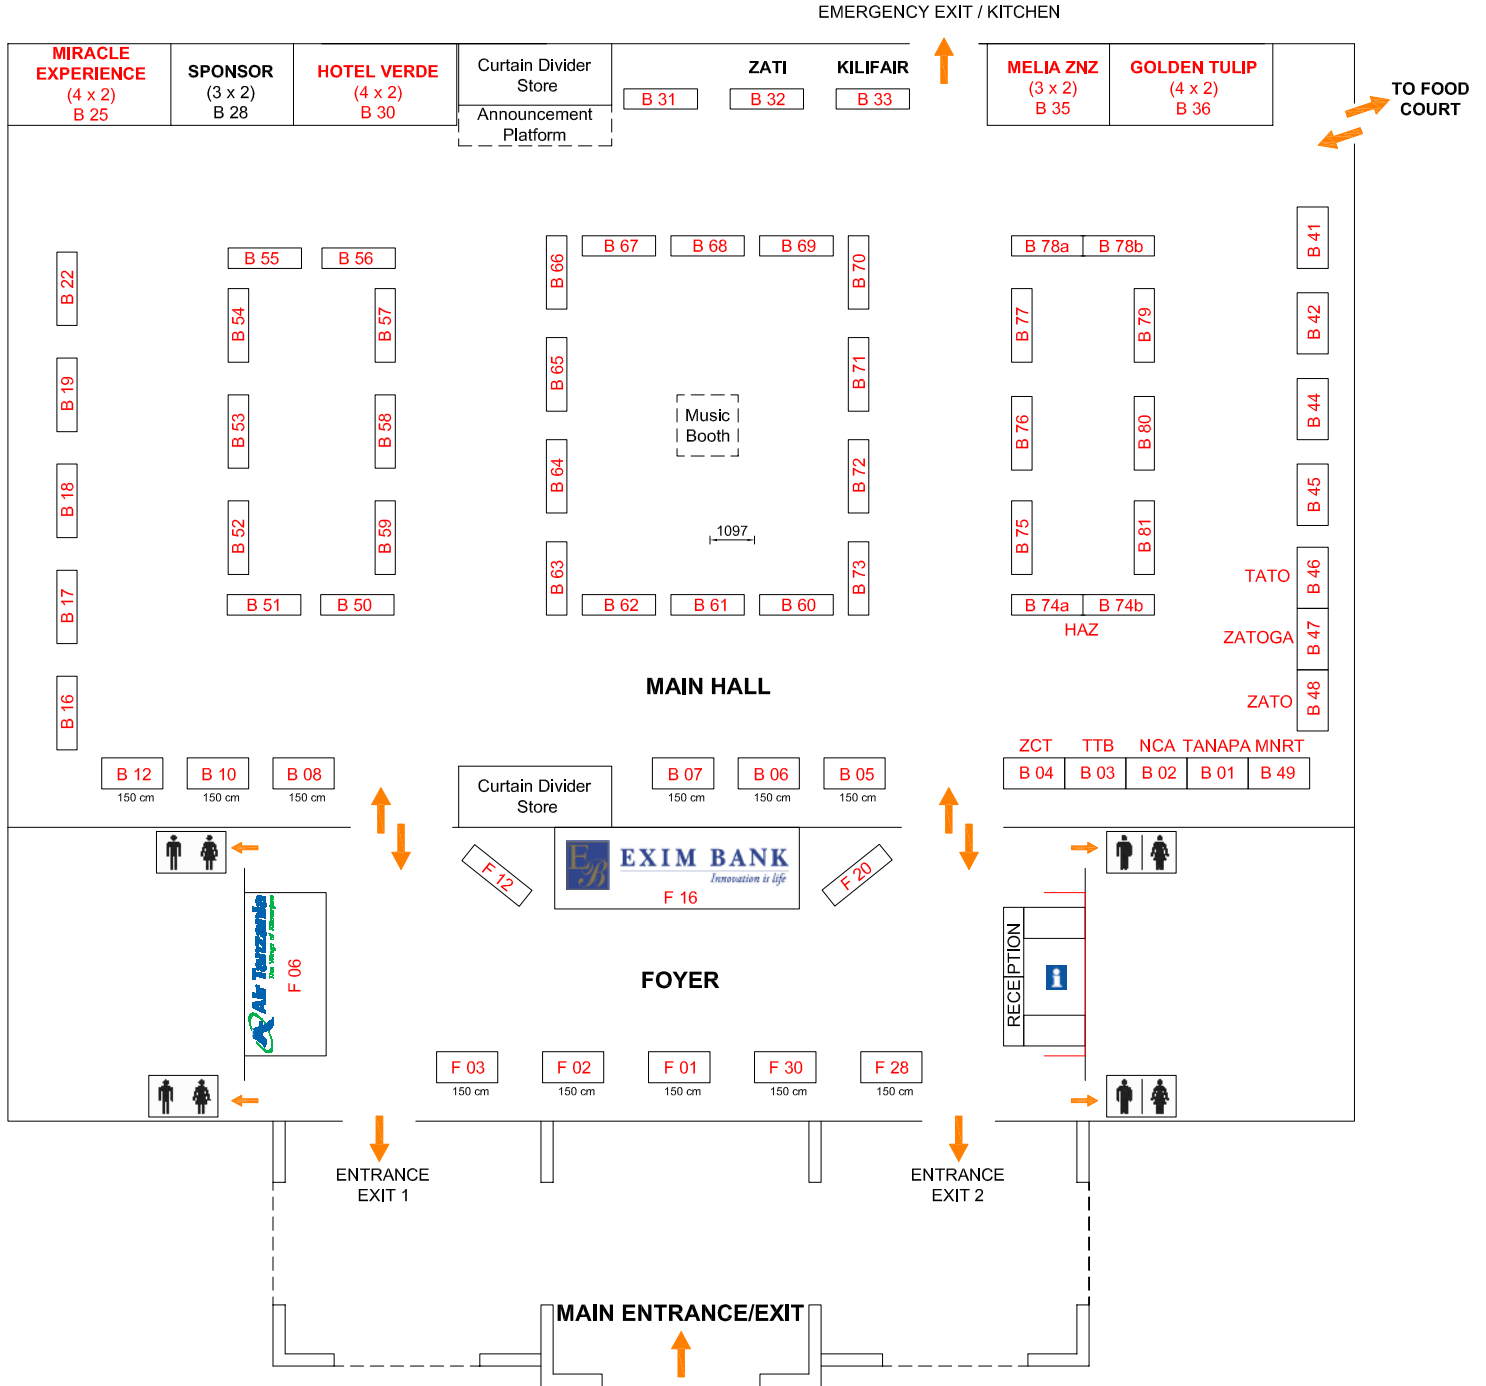

BALLROOM LAYOUT

black = tables available
red = tables sold
blue = tables reserved

Last Update - February 18, 2024

© 2024 KILIFAIR Promotions Co. Ltd, Moshi - Tanzania