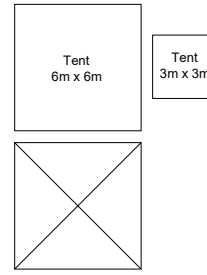

REFERENCE SCALE:

# black = tables available  
 # red = tables sold  
 # blue = tables reserved