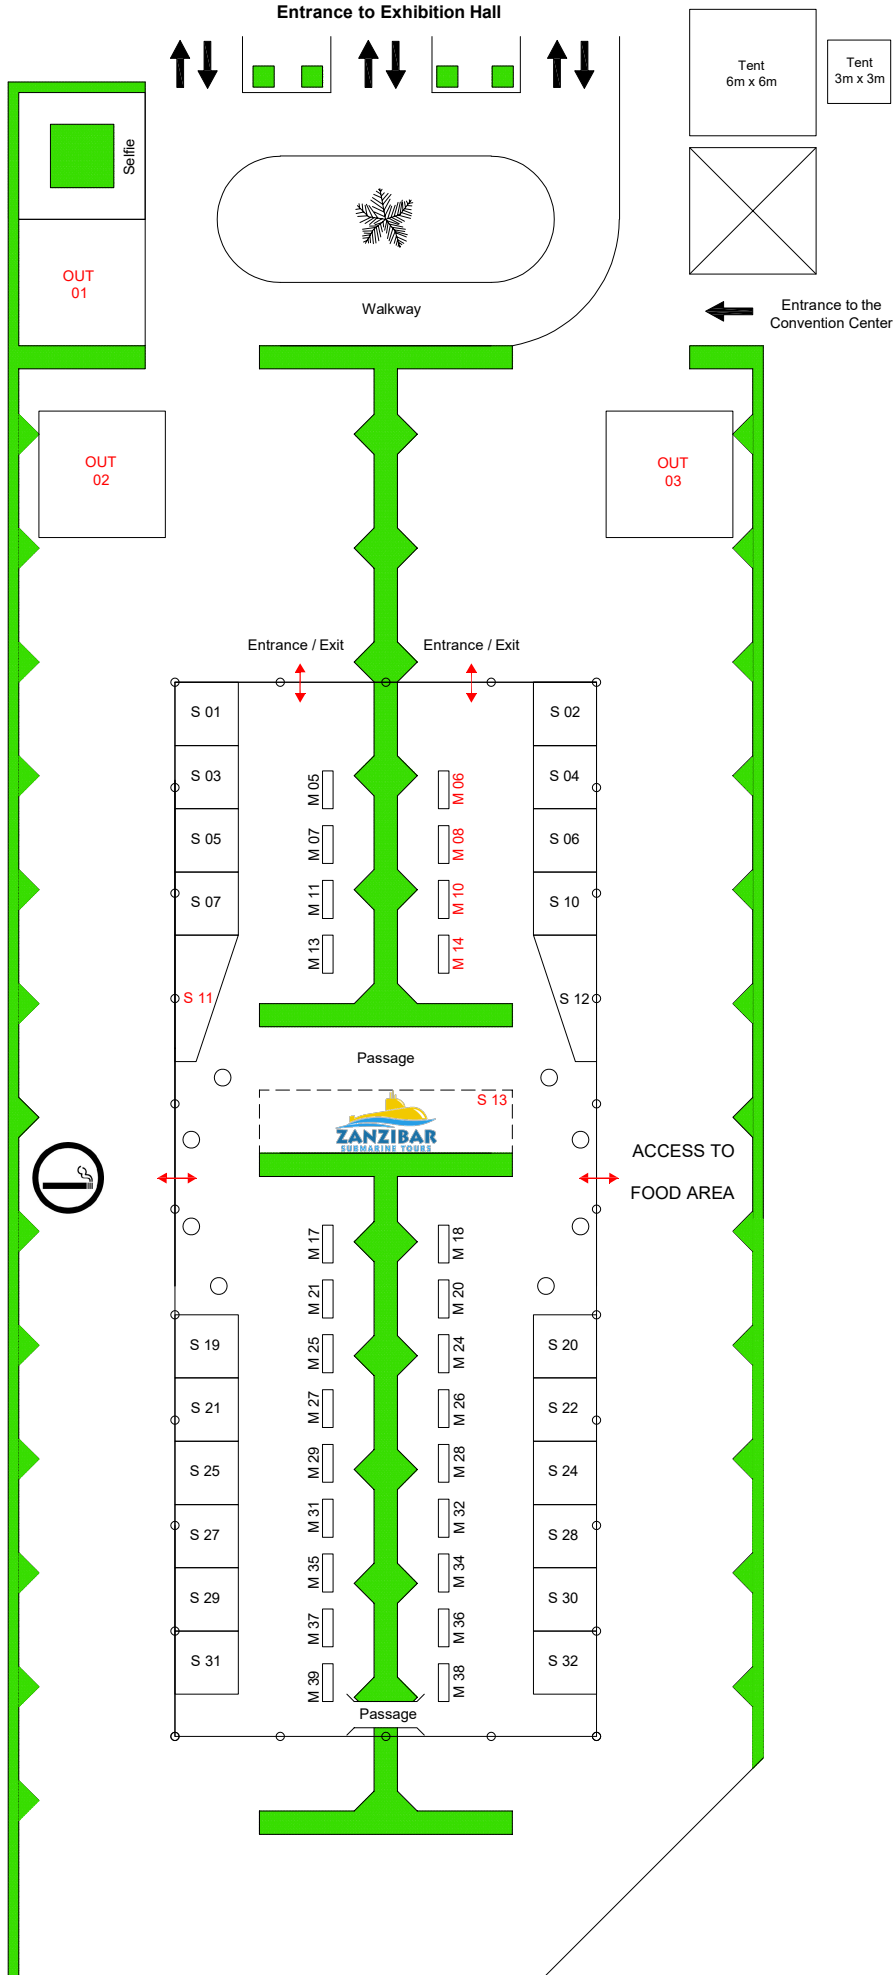

REFERENCE SCALE:

# black = tables available  
 # red = tables sold  
 # blue = tables reserved