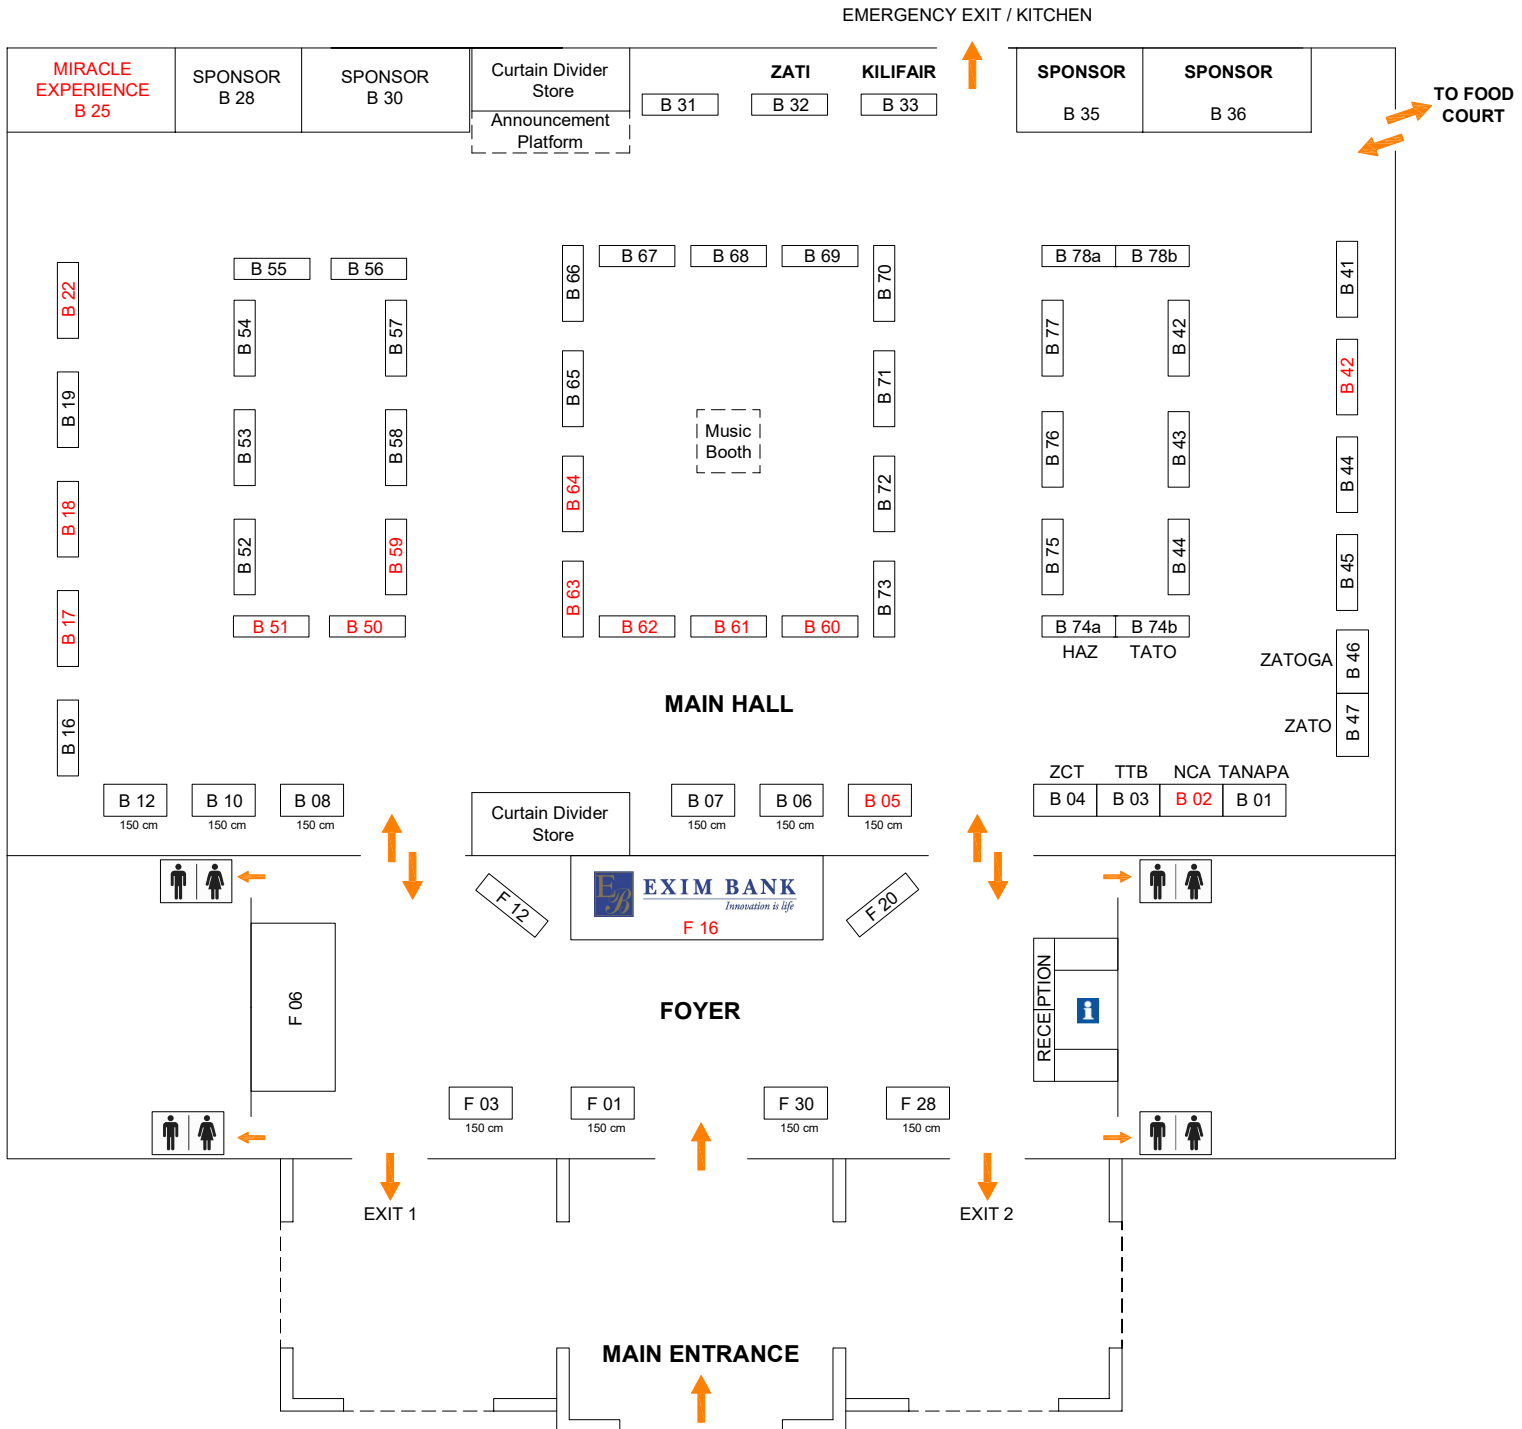

BALLROOM LAYOUT

black = tables available
red = tables sold
blue = tables reserved